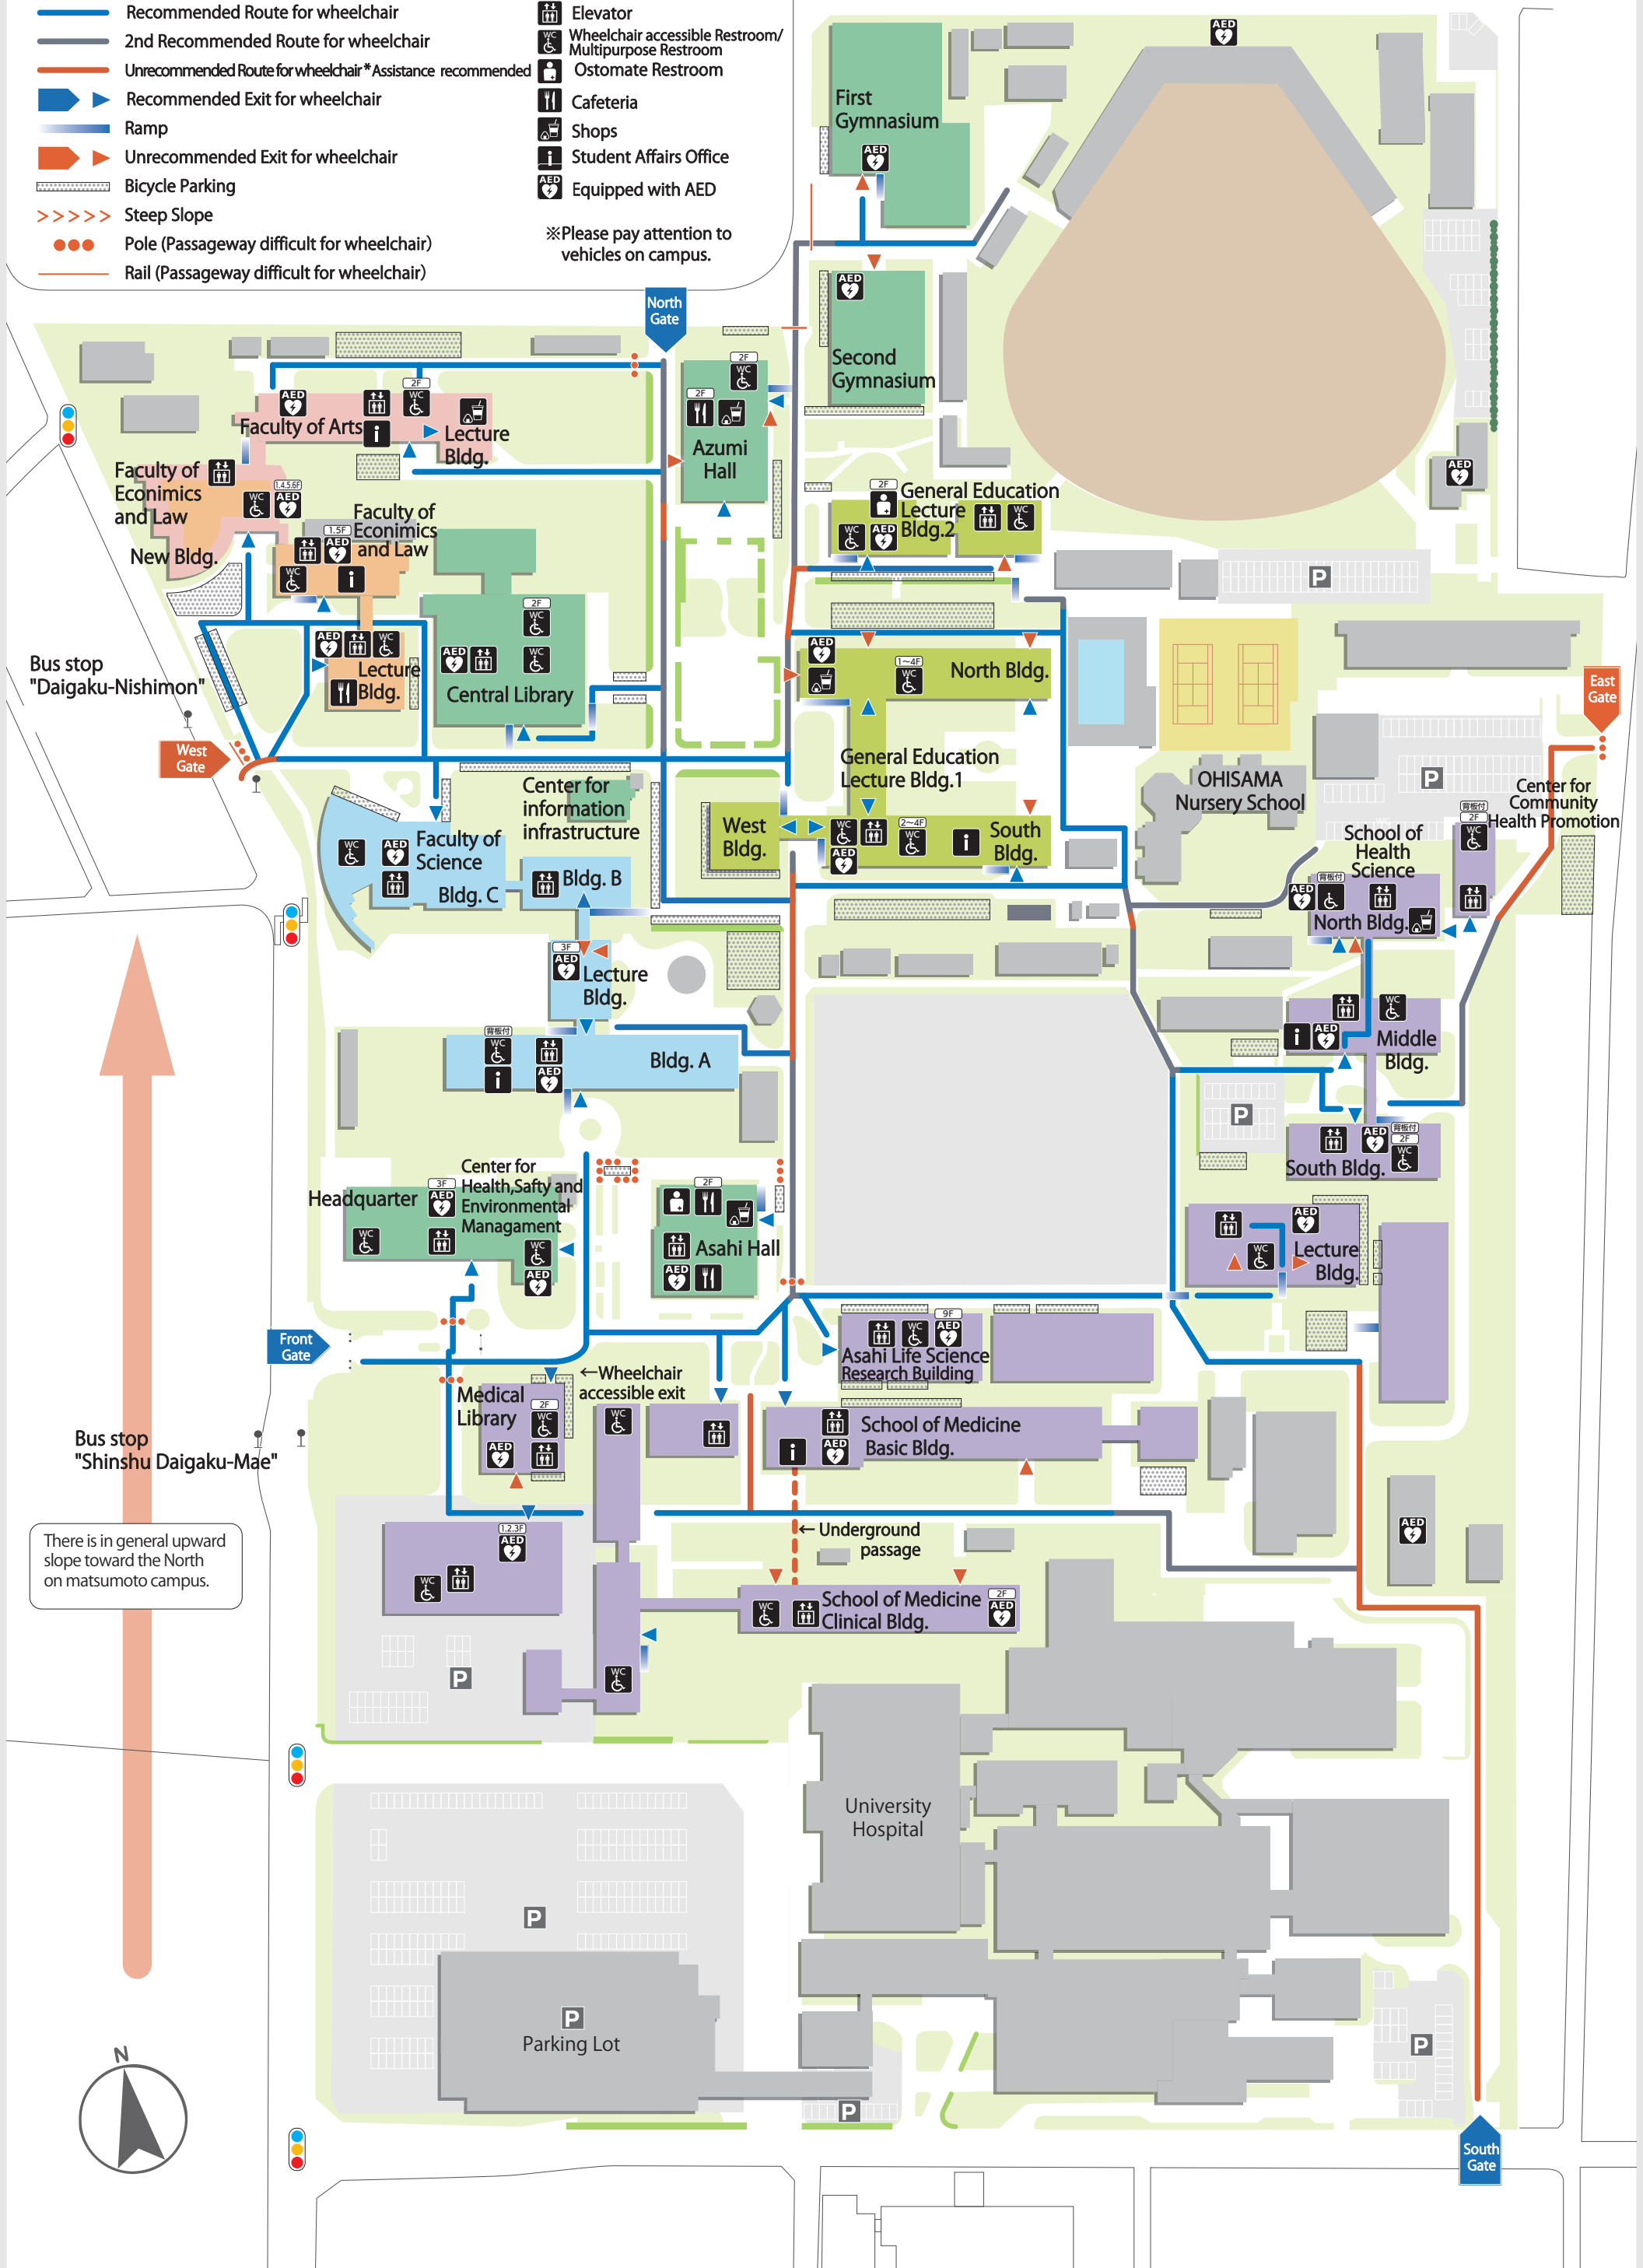

# Shinshu University Matsumoto Campus Accessibility Map

As of April 1st, 2023

- Recommended Route for wheelchair
  - 2nd Recommended Route for wheelchair
  - Unrecommended Route for wheelchair \* Assistance recommended
  - ▶ Recommended Exit for wheelchair
  - ▬ Ramp
  - ▶ Unrecommended Exit for wheelchair
  - Bicycle Parking
  - >>>> Steep Slope
  - Pole (Passageway difficult for wheelchair)
  - Rail (Passageway difficult for wheelchair)
- Elevator
  - Wheelchair accessible Restroom/ Multipurpose Restroom
  - Ostomate Restroom
  - Cafeteria
  - Shops
  - Student Affairs Office
  - Equipped with AED
- ※Please pay attention to vehicles on campus.

There is in general upward slope toward the North on matsumoto campus.